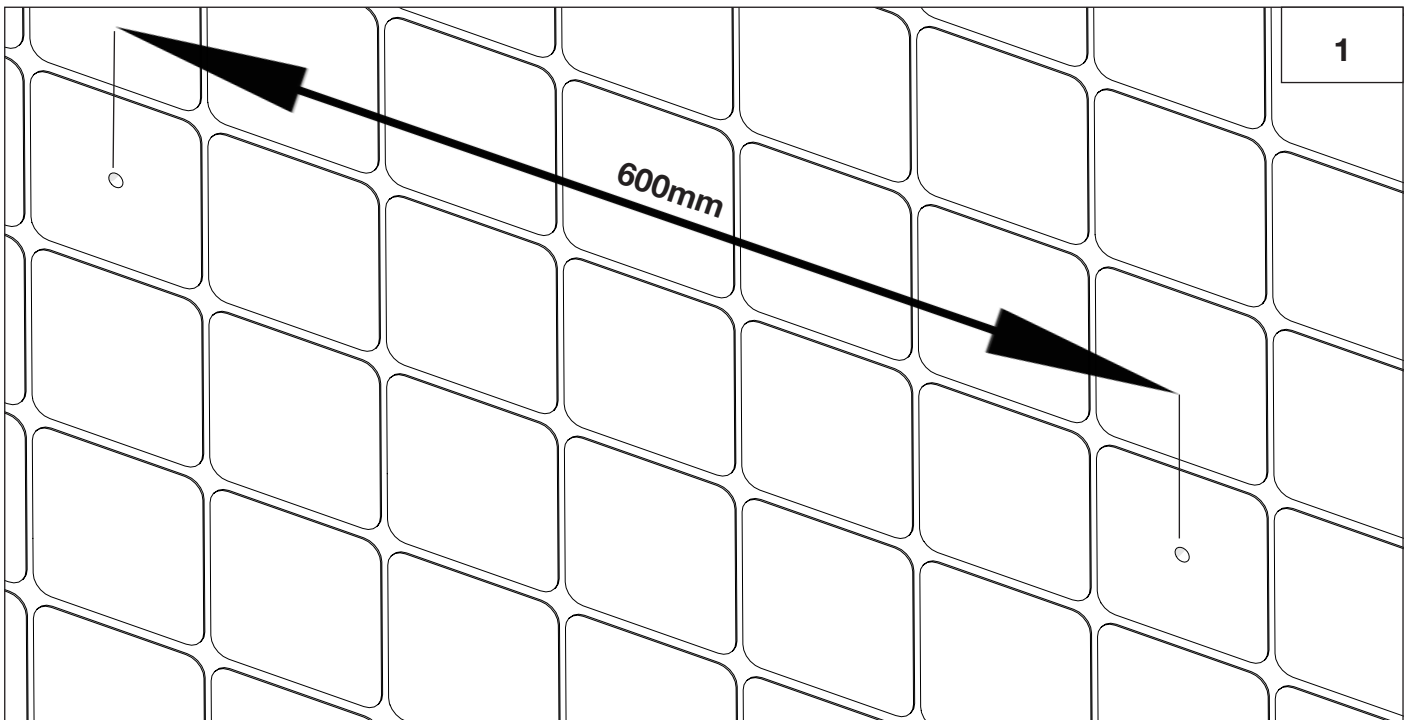

Joe

Design by Co. Studio

rvb[®]
Innovation since 1935

6286.--.13

Porte-serviette, 1 barre fixe, 600mm

Handdoekdrager, 1 vaste staaf, 600mm

Towel holder, 1 fixed rail, 600mm

Picture Product details

eight : 1,5 kg

Technical drawing

RA1.V01

2: M6x70
8: M4x6

RA1.V01