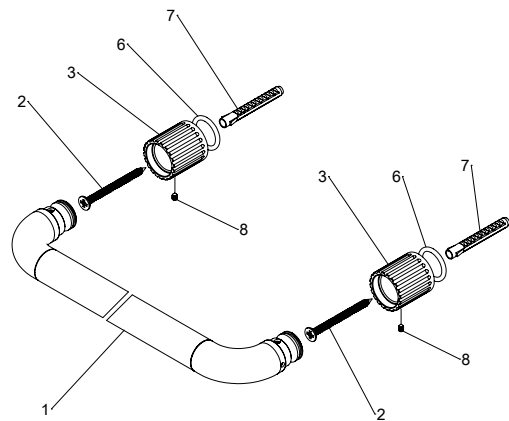

Joe

Design by Co. Studio

rvb[®]
Innovation since 1935

6286.--.13

Porte-serviette, 1 barre fixe, 600mm

Handdoekdrager, 1 vaste staaf, 600mm

Towel holder, 1 fixed rail, 600mm

Picture Product details

eight : 1,5 kg

Technical drawing

RA1.V01

2: M6x70
8: M4x6

RA1.V01