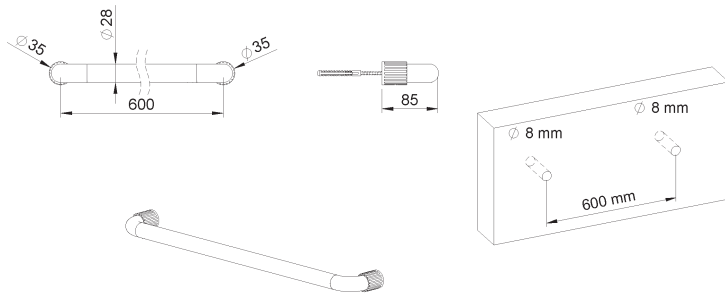

Joe

Design by Co. Studio

rvb[®]
Innovation since 1935

6286.--.13

Porte-serviette, 1 barre fixe, 600mm

Handdoekdrager, 1 vaste staaf, 600mm

Towel holder, 1 fixed rail, 600mm

Picture Product details

eight : 1,5 kg

Technical drawing

RA1.V01

2: M6x70
8: M4x6

RA1.V01